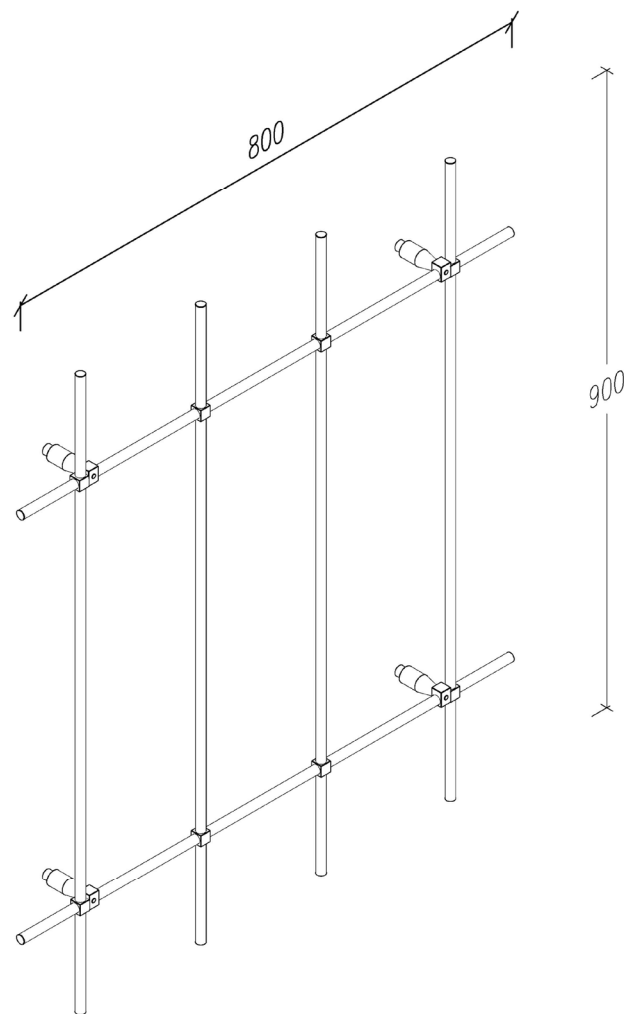

# Rastrelliera per cappa

misure 800x900mm

LABOSYSTEM

---