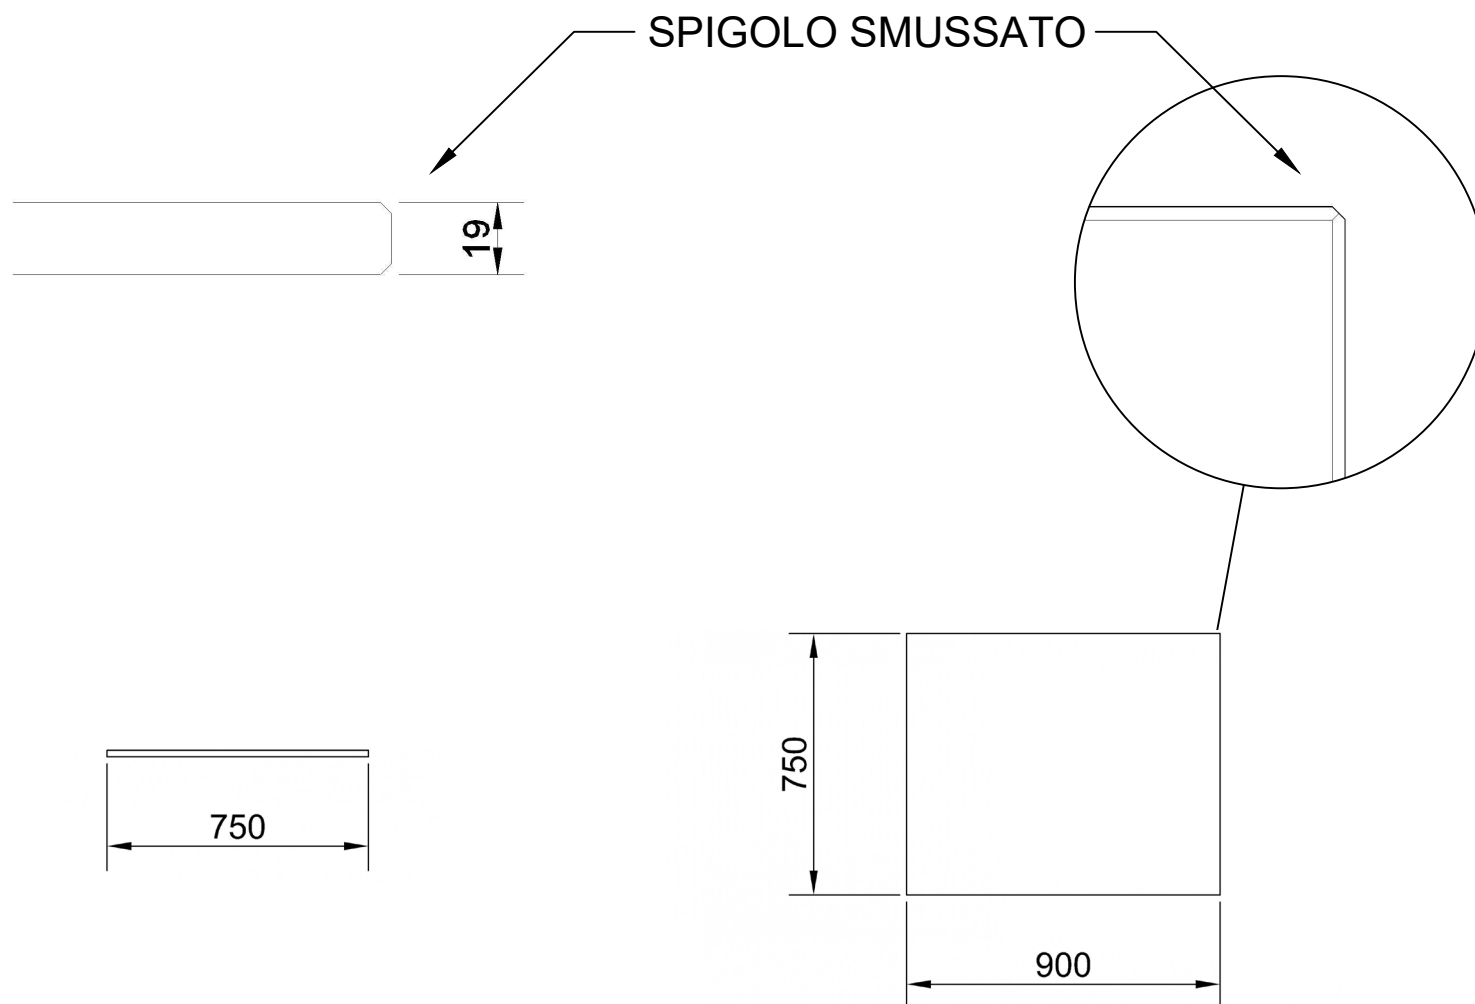

Piano da laboratorio in laminato HPL

misure 900x750mm

LABOSYSTEM