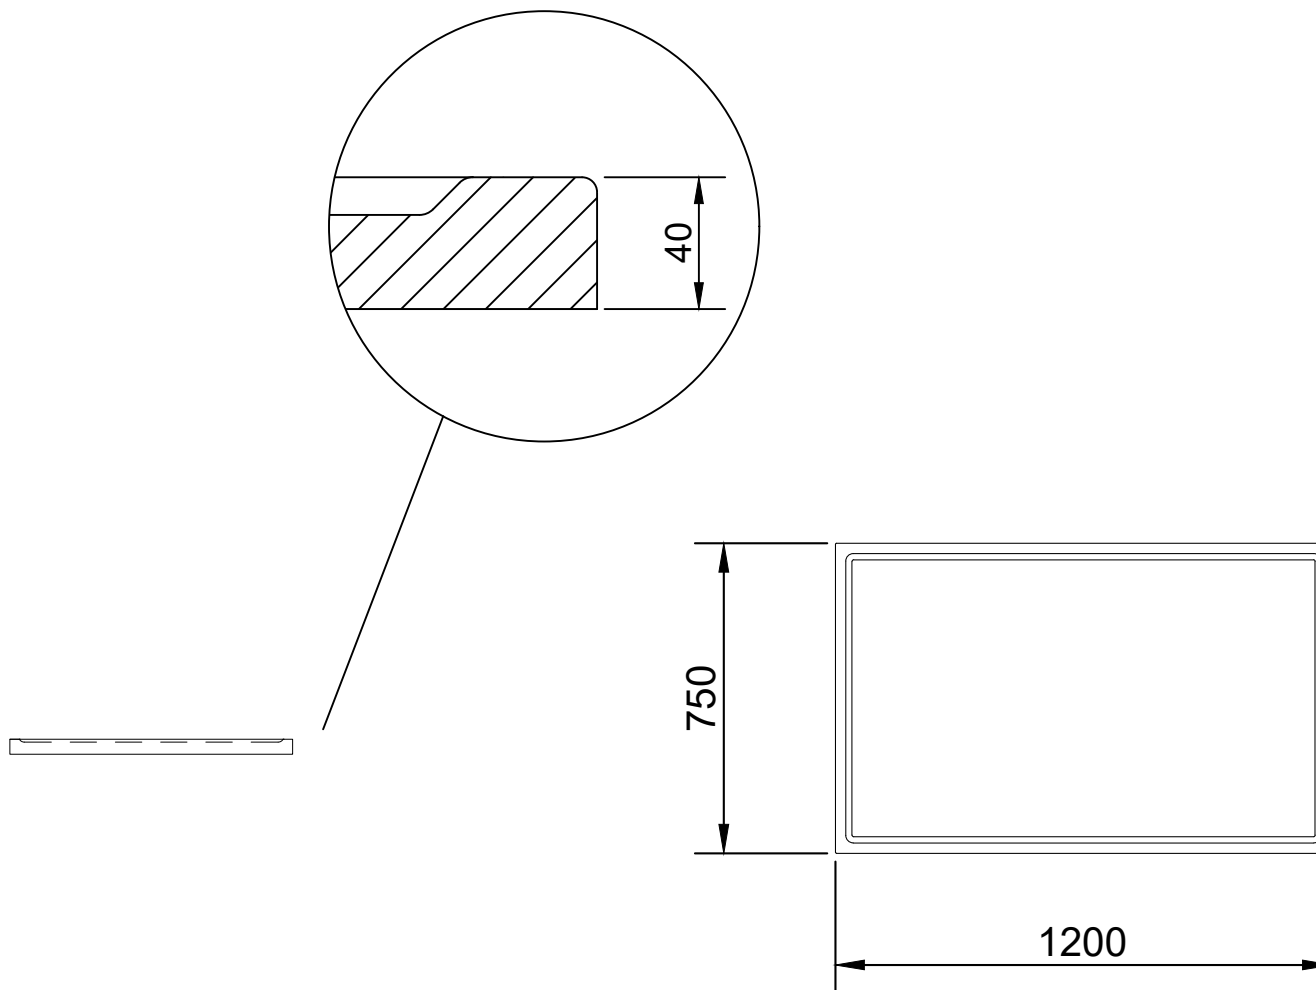

Piano da laboratorio in Ceramicsteel

misure 1200x750mm

LABOSYSTEM
